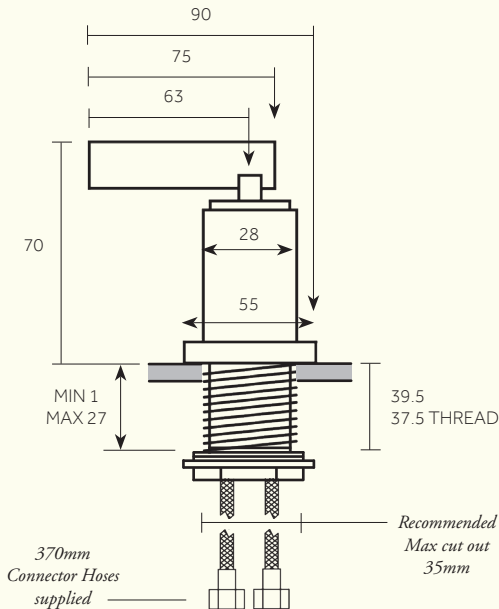

4

PRODUCT NAME

Deck Mounted Basin Tap Control

Min/Max Operating pressure: (bars)	2.0 - 5.0
Connection:	1/2" BSP (NPT ADAPTERS ARE INCLUDED)
Flow Restrictor:	N/A

Dimensions in mm.

Further installation instructions available as a downloadable PDF
on the product page of our website.