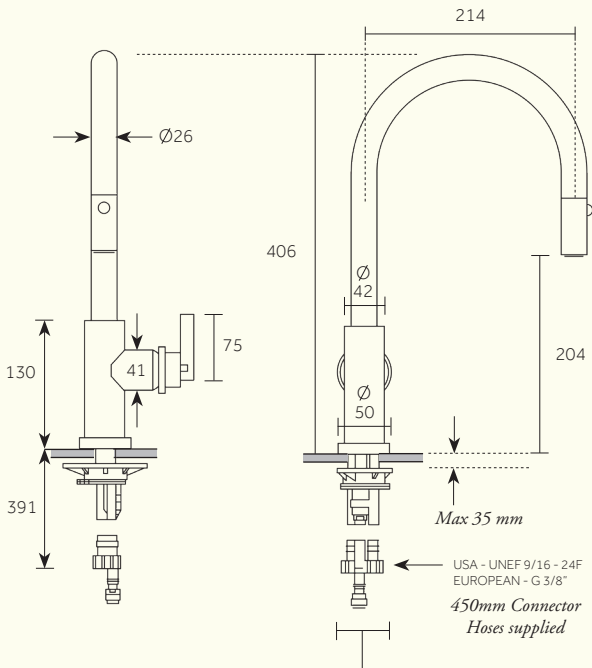

42

PRODUCT NAME

**Chapter One - Deck Mounted Kitchen
Mono Mixer Pull Out Hand Shower**

USA - UNEF 9/16 - 24F
EUROPEAN - G 3/8"
450mm Connector
Hoses supplied

Recommended Max cut out 35mm

*For min/max operating pressures, flow rates and connection information,
please see reverse.*

*Dimensions in mm. Further installation instructions available as a downloadable PDF
on the product page of our website.*

Chapter One - Deck Mounted Kitchen Mono Mixer Pull Out Hand Shower

Min/Max Operating pressure: (bars)	0.5 - 6.0					
Flow rates: Bar/L per min (Aerator)	1/3.8	2/5.6	3/7.0	4/8.2	5/9.25	6/10.2
Flow rates: Bar/L per min (Spray)	1/3.5	2/5.3	3/6.6	4/7.8	5/8.8	6/9.7
Connection:	USA - UNEF 9/16 - 24F (OR) EUROPE - G 3/8"					
Flow Restrictor:	MICROEVO (8L per min @ 3 Bar)					

For specifications (in mm), please see reverse.

Further installation instructions available as a downloadable PDF on the product page of our website.