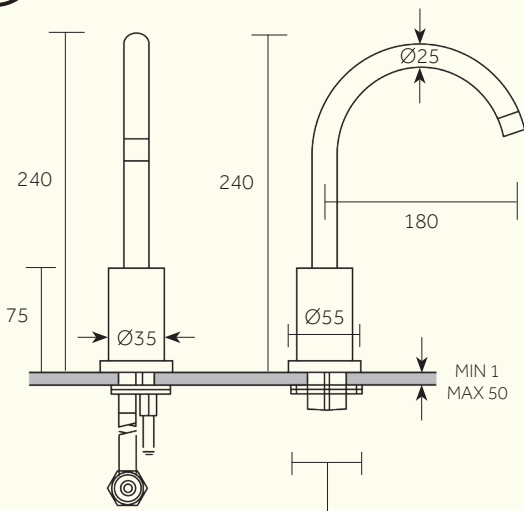

3

PRODUCT NAME

Deck Mounted Bath Taps: Spout Only

*600mm Connector
Hoses supplied*

Recommended Max cut out 35mm

Min/Max Operating pressure: (bars)	2.0 - 5.0					
Flow rates: Bar/L per min (with Aerator)	0.5/6	1/8.4	2/11.8	3/14.5	4/16.8	5/18.7
Flow rates: Bar/L per min (without Aerator)	0.5/7.5	1/10.5	2/14.7	3/18	4/20.8	5/23.3
Connection:	3/4" BSP (NPT ADAPTERS ARE INCLUDED)					
Flow Restrictor:	CASCADE M22/24 (22.8-25.2L per min @ 3 bar)					

Dimensions in mm.

*Further installation instructions available as a downloadable PDF
on the product page of our website.*