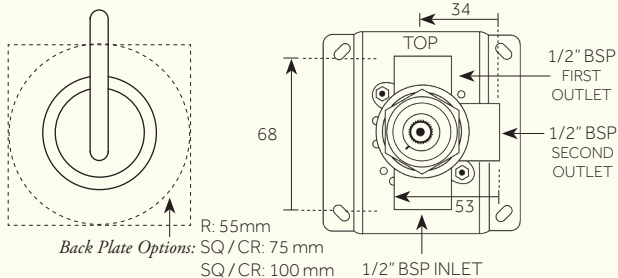

361

PRODUCT NAME

Modern Wall Mounted Diverter - 2 Outlets

INTERNAL FIRST FIX: WDIV2IPCH3

Min/Max Operating pressure: (Bars)	1.0 - 5.0				
WDIV2IP Flow rates: Bar / L per min FIRST OUTLET	1.0/20.0	2 /22.9	3.0/27.0	4.0/33.2	5.0/36.0
WDIV2IP Flow rates: Bar / L per min SECOND OUTLET	1.0/19.0	2 /20.5	3.0/24.0	4.0/28.0	5.0/30.0
Connection:	1/2" BSP (NPT ADAPTERS ARE INCLUDED)				