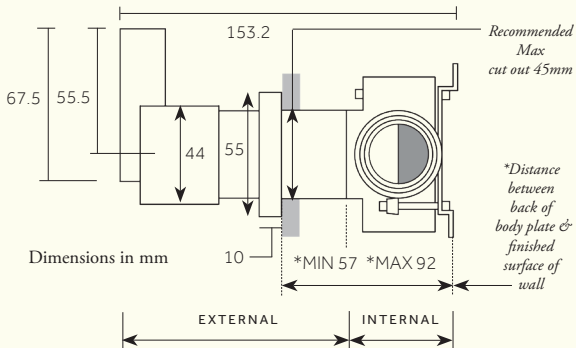

361

PRODUCT NAME

Modern Wall Mounted Diverter - 2 Outlets

INTERNAL FIRST FIX: WDIV2IPCH3

Min/Max Operating pressure: (Bars)	1.0 - 5.0				
WDIV2IP Flow rates: Bar / L per min FIRST OUTLET	1.0/20.0	2 /22.9	3.0/27.0	4.0/33.2	5.0/36.0
WDIV2IP Flow rates: Bar / L per min SECOND OUTLET	1.0/19.0	2 /20.5	3.0/24.0	4.0/28.0	5.0/30.0
Connection:	1/2" BSP (NPT ADAPTERS ARE INCLUDED)				