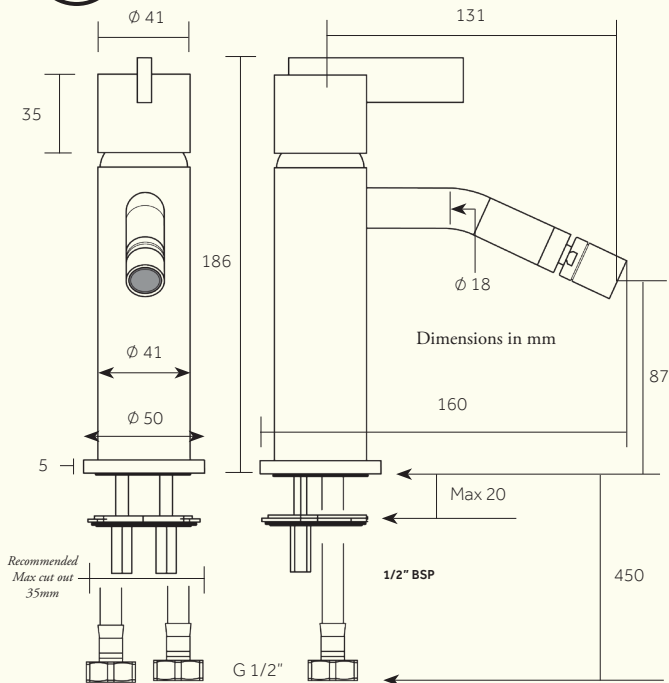

345

PRODUCT NAME

Modern Bidet Mono Mixer Tap

Studio/ **ORE**

Min/Max Operating pressure: (bars)	2.0 - 5.0					
Flow rates: Bar/L per min	0.5/5.5	1/6.5	1.5/7.5	2/8.3	2.5/8.3	3/8.3
Connection:	1/2" BSP (NPT ADAPTERS ARE INCLUDED)					
Flow Restrictor:	Class A (15L per min)					