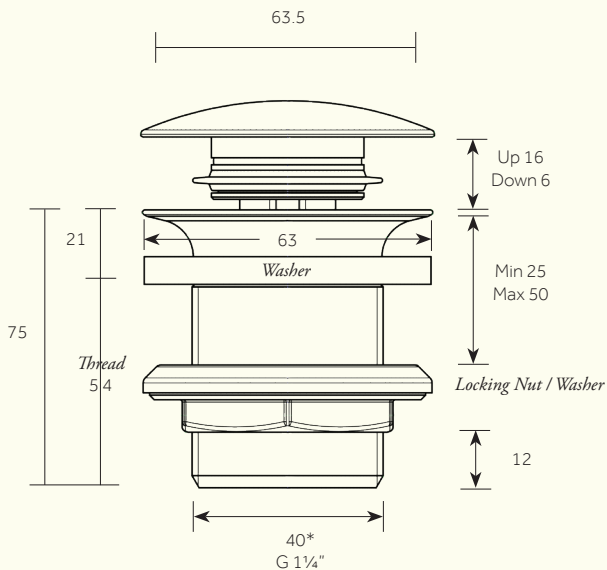

PRODUCT NAME

**Chapter One - Push Button Basin Waste - Unslotted**

*\*Recommended Max cut out 43*

Dimensions in mm. *Further installation instructions available as a downloadable PDF on the product page of our website.*