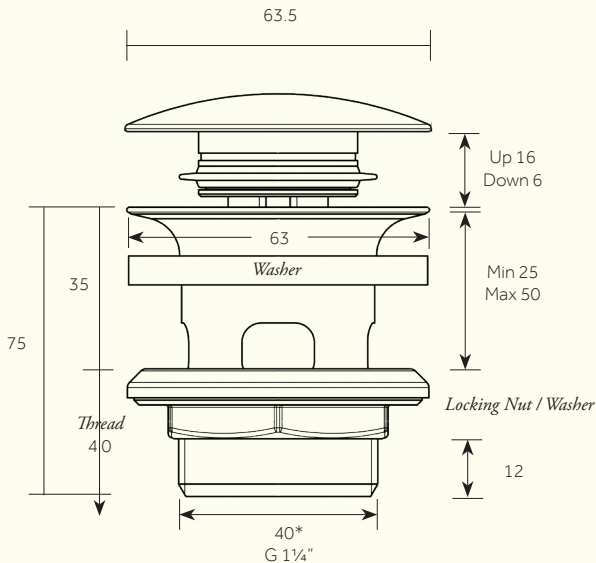

33s

PRODUCT NAME

Chapter One - Push Button Basin Waste - Slotted

*Recommended Cut Out 43

Dimensions in mm. Further installation instructions available as a downloadable PDF on the product page of our website.