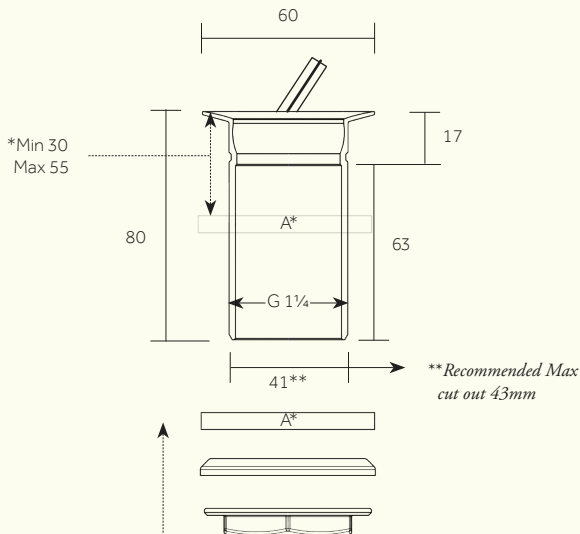

29u

PRODUCT NAME

Chapter One - Flip Top Basin Waste - Unslotted

Dimensions in mm. Further installation instructions available as a downloadable PDF on the product page of our website.