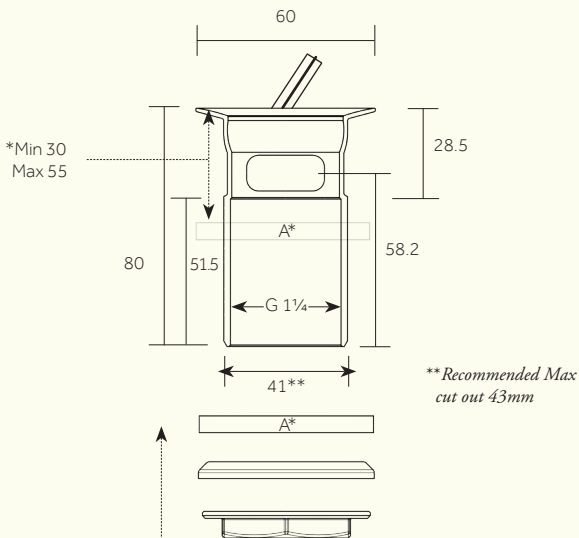

29s

PRODUCT NAME

Chapter One - Flip Top Basin Waste - Slotted

Dimensions in mm. Further installation instructions available as a downloadable PDF on the product page of our website.