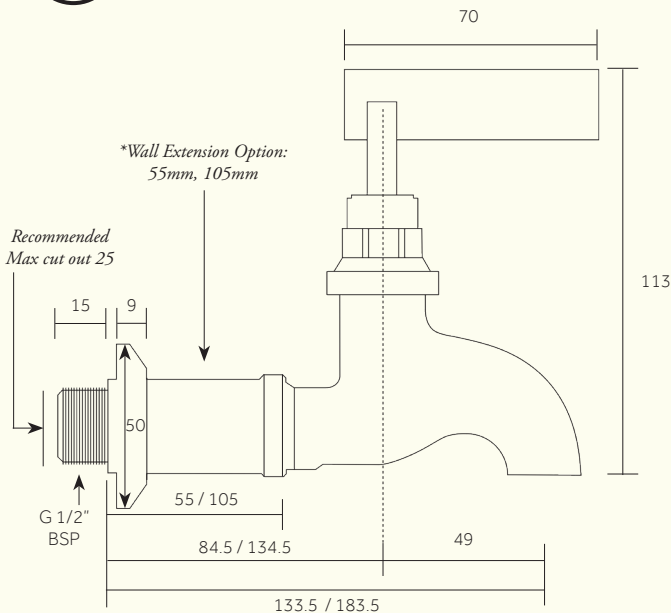

295
V2

PRODUCT NAME
Wall Mounted Bib Taps

Min/Max Operating pressure: (bars)	2.0 - 5.0					
Flow rates: Bar/L per min	0.5/9.9	1/13.7	2/19.2	3/23.3	4/26.9	5/30
Connection:	1/2" BSP (NPT ADAPTERS ARE INCLUDED)					
Flow Restrictor:	CACHE M16 5 x 1 PCA (8L per min)					

Dimensions in mm: *Further installation instructions available as a downloadable PDF on the product page of our website.*