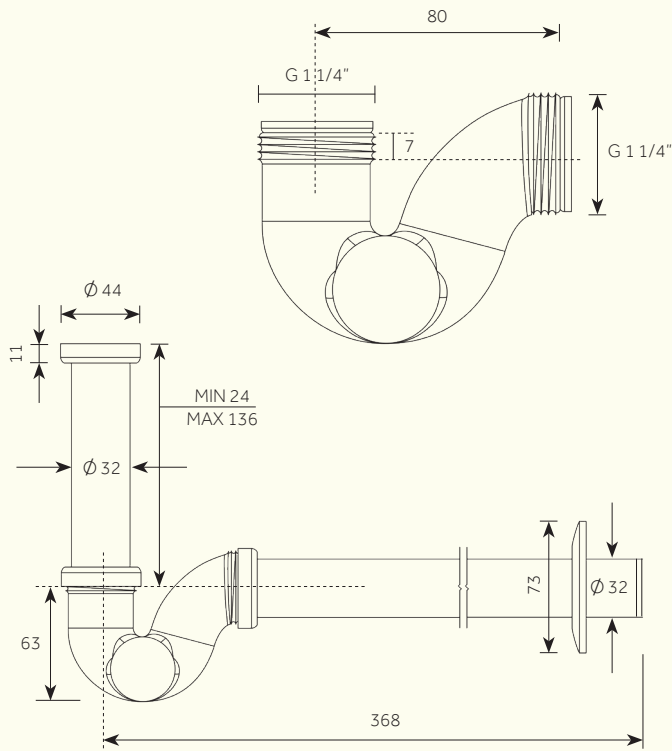

287

PRODUCT NAME

Chapter Two - 'S' Basin Bottle Trap

Dimensions in mm. Further installation instructions available as a downloadable PDF on the product page of our website.