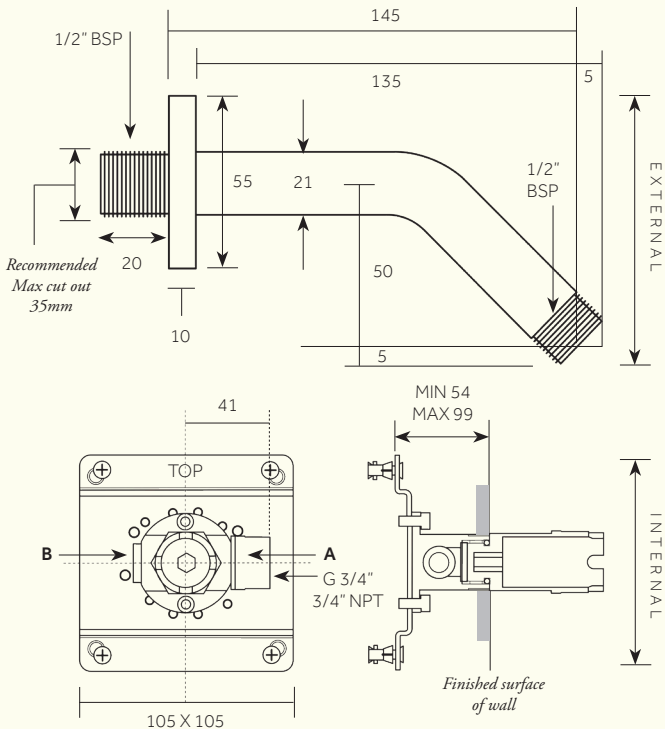

27

PRODUCT NAME

**Chapter One - Wall Mounted Short
Angle Shower Arm**

INTERNAL FIRST FIX: SHARM27IP

For Rose options and specifications, please see reverse for details.

Further installation instructions available as a downloadable PDF on the product page of our website.