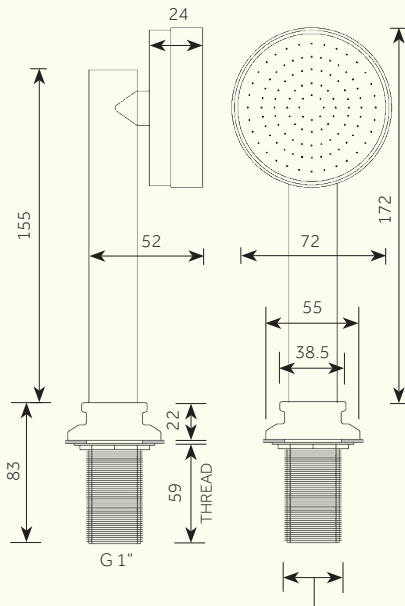

277

Studio/ ORE

PRODUCT NAME

Chapter Two - Deck Mounted Rose Hand Shower, Hose & Mount

**PVC 150cm Flexible Hose is included.*

Dimensions in mm.

This product is also available as a Hand Held Rose. Further installation instructions are available as a downloadable PDF on the product page of our website.

*Recommended
Max cut out 35mm*

| | | | | | | | | | | |
|---------------------------------------|--------------------------------------|-------|----------|--------|----------|--------|----------|--------|----------|--------|
| Min/Max Operating pressure: (bars) | 2.0 - 5.0 | | | | | | | | | |
| Flow rates: Bar / L per min | 0.5/6.2 | 1/8.6 | 1.5/10.7 | 2/12.4 | 2.5/13.9 | 3/15.2 | 3.5/16.3 | 4/17.5 | 4.5/18.6 | 5/19.6 |
| Connection: | 1/2" BSP (NPT ADAPTERS ARE INCLUDED) | | | | | | | | | |
| Flow Restrictor: | PCW-01 (8L per min) | | | | | | | | | |