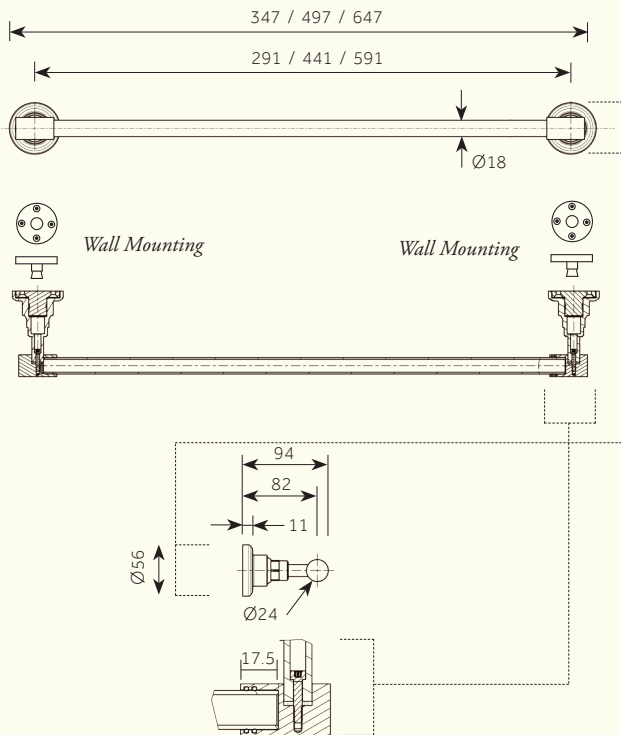

270

PRODUCT NAME

Chapter Two - Towel Rail

Dimensions in mm. Further installation instructions available as a downloadable PDF on the product page of our website.