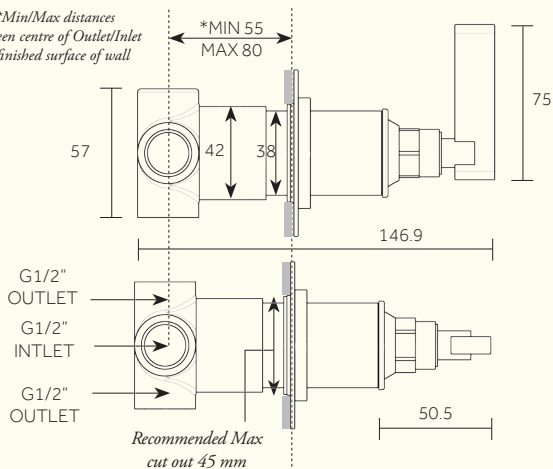

266
V4

Studio/ORE

PRODUCT NAME

Traditional Wall Mounted On/Off & Diverter

INTERNAL FIRST FIX:

TH1HO/FIP-V4 TM1HDIVIP-V4

**Min/Max distances
between centre of Outlet/Inlet
& finished surface of wall*

Dimensions in mm