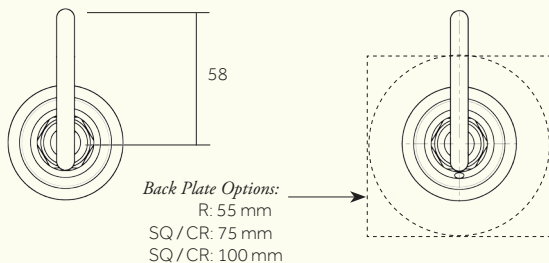

266
V4

Studio/ORE

PRODUCT NAME

Traditional Wall Mounted On/Off & Diverter

INTERNAL FIRST FIX:

TH1HO/FIP-V4 TM1HDIVIP-V4

**Min/Max distances
between centre of Outlet/Inlet
& finished surface of wall*

Dimensions in mm