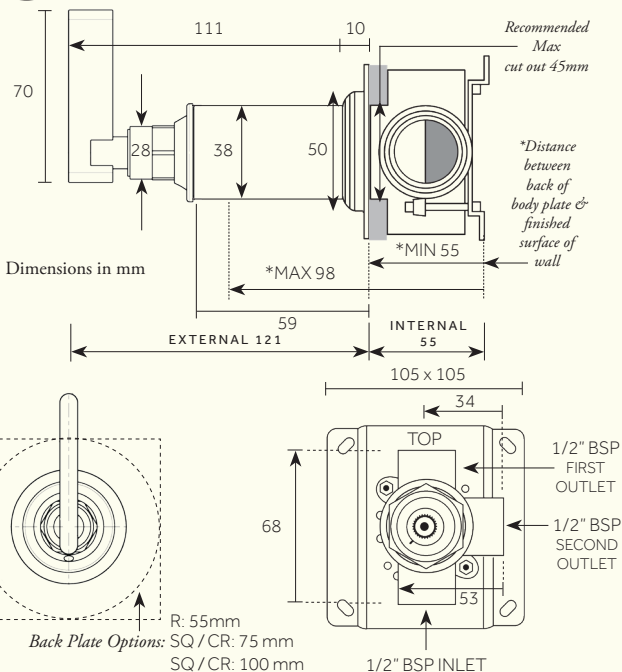

261

PRODUCT NAME

Traditional Wall Mounted Diverter - 2 Outlets

INTERNAL FIRST FIX: WDIV2IP

Min/Max Operating pressure: (Bars)	1.0 - 5.0				
WDIV2IP Flow rates: Bar / L per min FIRST OUTLET	1.0/20.0	2 / 22.9	3.0/27.0	4.0 / 33.2	5.0 / 36.0
WDIV2IP Flow rates: Bar / L per min SECOND OUTLET	1.0/19.0	2 / 20.5	3.0/24.0	4.0 / 28.0	5.0 / 30.0
Connection:	1/2" BSP (NPT ADAPTERS ARE INCLUDED)				