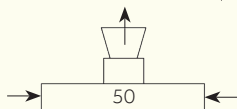

250

PRODUCT NAME

Chapter Two - Robe Hook

Studio/ ORE

Maximum Weight
The maximum weight recommendation is 15kg, and the support may vary depending on the mounting surface.

Wall Mounting

Front View

Dimensions in mm. Further installation instructions available as a downloadable PDF on the product page of our website.