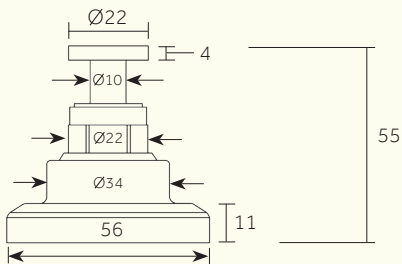

250

PRODUCT NAME

Chapter Two - Robe Hook

Studio/ ORE

Maximum Weight
The maximum weight recommendation is 15kg, and the support may vary depending on the mounting surface.

Wall Mounting

Front View

Dimensions in mm. Further installation instructions available as a downloadable PDF on the product page of our website.