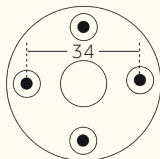

250

PRODUCT NAME

Chapter Two - Robe Hook

Studio/ ORE

Maximum Weight
The maximum weight recommendation is 15kg, and the support may vary depending on the mounting surface.

Wall Mounting

Front View

Dimensions in mm. Further installation instructions available as a downloadable PDF on the product page of our website.