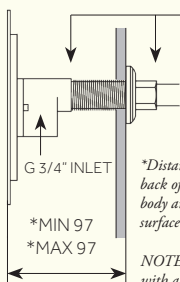

232

PRODUCT NAME

Chapter Two - Wall Mounted Shower Arm

INTERNAL FIRST FIX: SHARMIP

IMPORTANT NOTE: The thread should be cut at the opposite end to where the Olive is installed. Max cut out 40 mm.

*Distance between back of First Fix body and finished surface of wall.

NOTE: The Shower Arm is compatible with all of our Shower Roses 6", 8", 10".

*Rose is NOT included with this product

* Rose Style Product Number Width

Minimalist, Victorian	G6M, G6V	6"
Minimalist, Victorian	G8M, G8V	8"
Minimalist, Flat	G10M, G10F	10"

Dimensions in mm. Further installation instructions available as a downloadable PDF on the product page of our website.