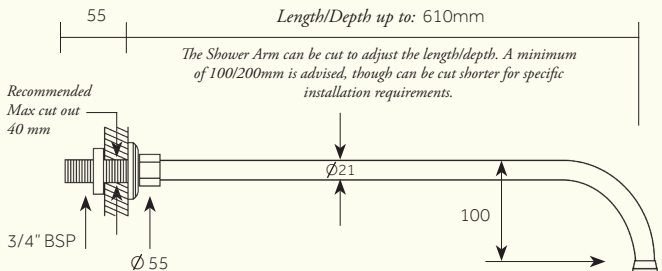

232

PRODUCT NAME

Chapter Two - Wall Mounted Shower Arm

INTERNAL FIRST FIX: SHARMIP

IMPORTANT NOTE: The thread should be cut at the opposite end to where the Olive is installed. Max cut out 40 mm.

*Distance between back of First Fix body and finished surface of wall.

NOTE: The Shower Arm is compatible with all of our Shower Roses 6", 8", 10".

*Rose is NOT included with this product

* Rose Style Product Number Width

Minimalist, Victorian	G6M, G6V	6"
Minimalist, Victorian	G8M, G8V	8"
Minimalist, Flat	G10M, G10F	10"

Dimensions in mm. Further installation instructions available as a downloadable PDF on the product page of our website.