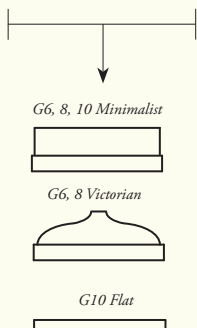

232

PRODUCT NAME

Chapter Two - Wall Mounted Shower Arm

INTERNAL FIRST FIX: SHARMIP

IMPORTANT NOTE: The thread should be cut at the opposite end to where the Olive is installed. Max cut out 40 mm.

*Distance between back of First Fix body and finished surface of wall.

NOTE: The Shower Arm is compatible with all of our Shower Roses 6", 8", 10".

*Rose is NOT included with this product

* Rose Style Product Number Width

Minimalist, Victorian	G6M, G6V	6"
Minimalist, Victorian	G8M, G8V	8"
Minimalist, Flat	G10M, G10F	10"

Dimensions in mm. Further installation instructions available as a downloadable PDF on the product page of our website.