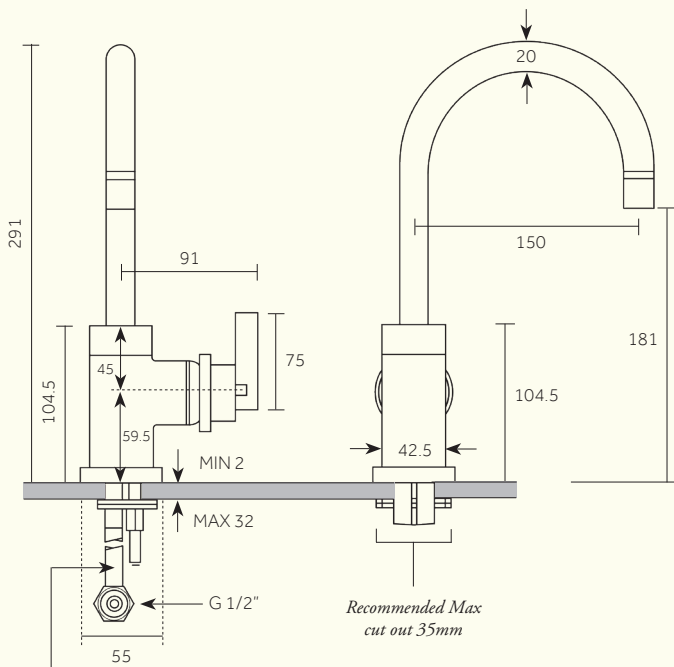

22

PRODUCT NAME

Deck Mounted Basin Mono Mixer

370mm Connector Hoses supplied

For min/max operating pressures, flow rates and connection information,
please see reverse.

Dimensions in mm. Further installation instructions available as a downloadable PDF
on the product page of our website.

22

PRODUCT NAME

Deck Mounted Basin Mono Mixer

Min/Max Operating pressure: (bars)	2.0 - 5.0					
Flow rates: Bar/L per min (with Aerator)	0.5/4.3	1/5.8	2/7.5	3/7.8	4/7.8	5/8.1
Flow rates: Bar/L per min (without Aerator)	0.5/9.0	1/12.2	2/16.9	3/20.5	4/23.6	5/25.5
Connection:	1/2" BSP (NPT ADAPTERS ARE INCLUDED)					
Flow Restrictor:	PCA TT 8.0 L (8L per min)					

For specifications (in mm), please see reverse.

Further installation instructions available as a downloadable PDF on the product page of our website.