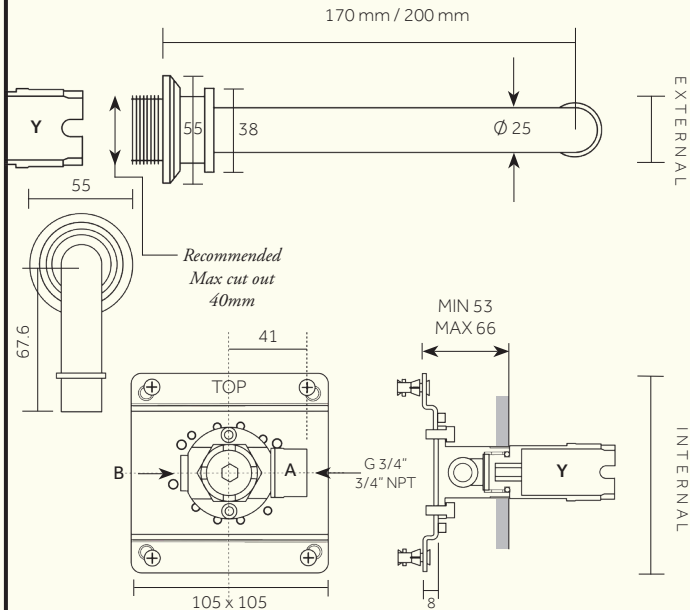

217

Studio/ORE

PRODUCT NAME

Chapter Two - Wall Mounted Bath Spout

INTERNAL FIRST FIX: WBASPIP

Min/Max Operating pressure: (bars)	2.0 - 5.0					
Flow rates: Bar/L per min (with Aerator)	0.5/9.9	1/13.7	2/19.3	3/23.5	4/27.1	5/30.3
Flow rates: Bar/L per min (without Aerator)	0.5/27.7	1/38.4	2/53.3	3/65.9	4/76	5/85
Connection:	1/2" BSP (NPT ADAPTERS ARE INCLUDED)					

Dimensions in mm. Further installation instructions available as a downloadable PDF on the product page of our website.