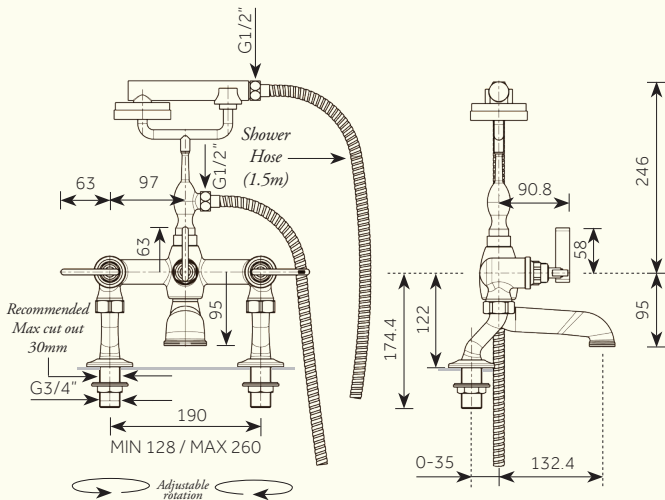

Chapter Two - Deck Mounted Bath Mixer with Hand Shower

Min/Max Operating pressure: (bars)	2.0 - 5.0						
Flow rates: Bar/L per min	0.5 / 20.4	1 / 28	1.5 / 34	2 / 39.1	2.5 / 43.9	3 / 47.9	3.5 / 51.8
Connection:	3/4" BSP (NPT ADAPTERS ARE AVAILABLE)						
Flow Restrictor:	N/A						

Dimensions in mm: Further installation instructions available as a downloadable PDF on the product page of our website.