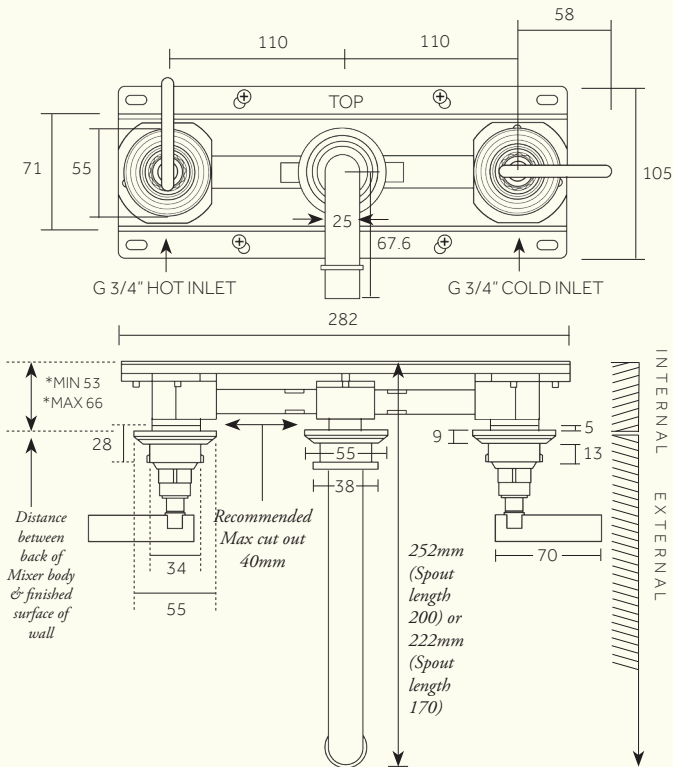

212

PRODUCT NAME

Studio/ORE

Traditional Wall Mounted Bath Taps & Spout

INTERNAL FIRST FIX: WBA1P

For min/max operating pressures, flow rates and connection information, please see reverse.

Dimensions in mm. Further installation instructions available as a downloadable PDF on the product page of our website.

212

PRODUCT NAME

Studio/ORE

Traditional Wall Mounted Bath Taps & Spout

INTERNAL FIRST FIX: WBAIP

Min/Max Operating pressure: (bars)	2.0 - 5.0					
Flow rates: Bar/L per min (with Aerator)	0.5/9.9	1/13.7	2/19.3	3/23.5	4/27.1	5/30.3
Flow rates: Bar/L per min (without Aerator)	0.5/27.7	1/38.4	2/53.3	3/65.9	4/76	5/85
Connection:	3/4" BSP (NPT ADAPTERS ARE INCLUDED)					
Flow Restrictor:	CASCADE M22/24 (22.8-25.2L per min @ 3 Bar)					

For specifications (in mm), please see reverse.

Further installation instructions available as a downloadable PDF on the product page of our website.