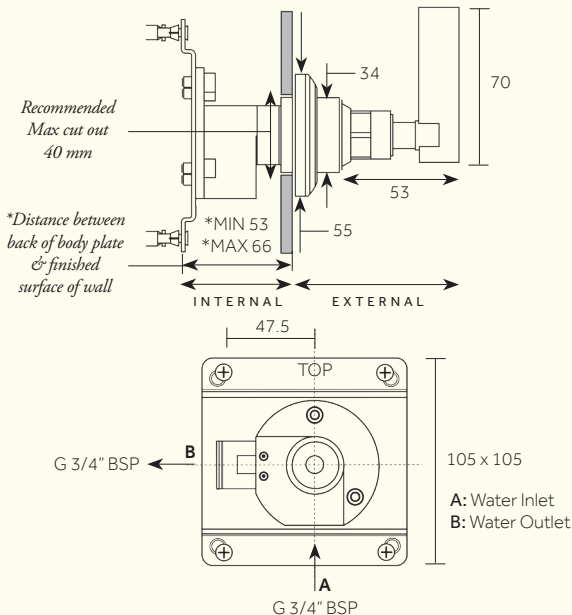

211

PRODUCT NAME

Studio/ORE

Chapter Two - Wall Bath Tap Single Control

INTERNAL FIRST FIX: WBACTIP

Min/Max Operating pressure: (bars)	2.0 - 5.0
Connection:	3/4" BSP (NPT ADAPTERS ARE INCLUDED)
Flow Restrictor:	N/A

Dimensions in mm. Further installation instructions available as a downloadable PDF on the product page of our website.