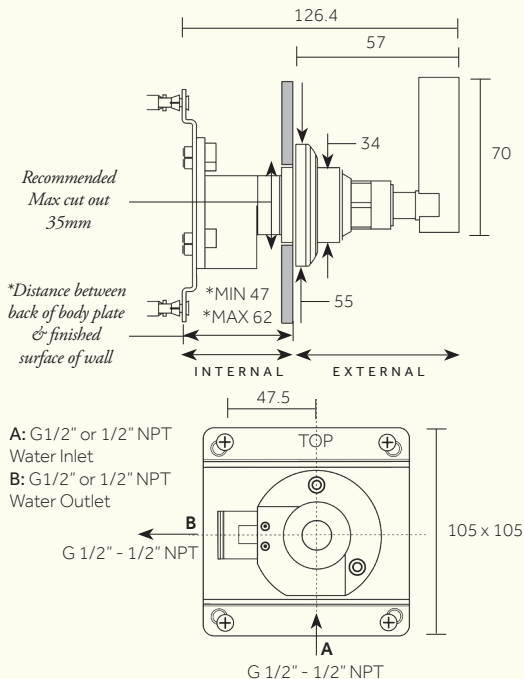

209

PRODUCT NAME

Studio/ORE

Chapter Two - Wall Basin Tap Single Control

INTERNAL FIRST FIX: WBSCTIP

Min/Max Operating pressure: (bars)	2.0 - 5.0
Connection:	1/2" BSP (NPT ADAPTERS ARE INCLUDED)
Flow Restrictor:	N/A

Dimensions in mm. Further installation instructions available as a downloadable PDF on the product page of our website.