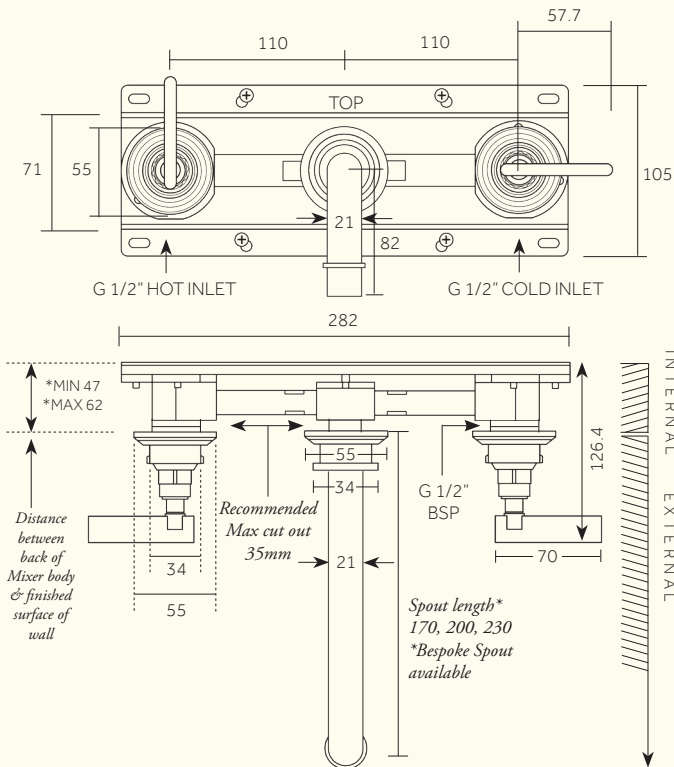

208

PRODUCT NAME

Studio/ORE

**Traditional Wall Mounted Basin Taps & Spout**

INTERNAL FIRST FIX: WBSIP

For min/max operating pressures, flow rates and connection information, please see reverse.

Dimensions in mm. Further installation instructions available as a downloadable PDF on the product page of our website.

208

PRODUCT NAME

Studio/ ORE

**Traditional Wall Mounted Basin Taps & Spout**

INTERNAL FIRST FIX: WBSIP

Min/Max Operating pressure: (bars)	2.0 - 5.0					
Flow rates: Bar/L per min (with Aerator)	0.5/5.4	1/7.2	2/8	3/8.7	4/8.5	5/8.5
Flow rates: Bar/L per min (without Aerator)	0.5/15.7	1/21.8	2/31.2	3/43.2	4/50.8	5/55.3
Connection:	1/2" BSP (NPT ADAPTERS ARE INCLUDED)					
Flow Restrictor:	5.0 - 8.0 LTR PCA (8L per min)					