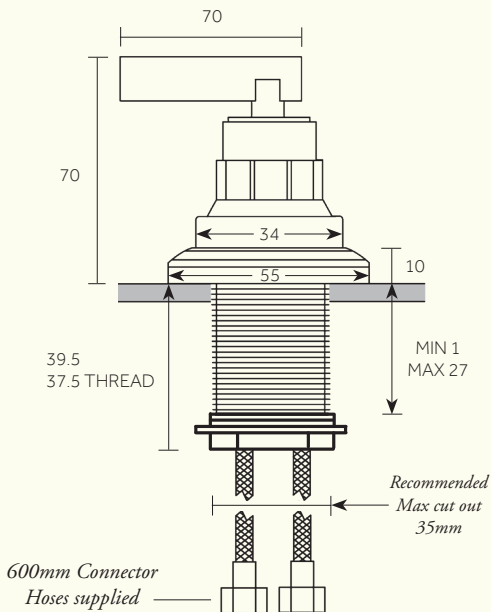

206

PRODUCT NAME

Traditional Deck Mounted Bath Tap Control

Min/Max Operating pressure: (bars)	2.0 - 5.0
Connection:	3/4" BSP (NPT ADAPTERS ARE INCLUDED)
Flow Restrictor:	N/A

Dimensions in mm.

Further installation instructions available as a downloadable PDF
on the product page of our website.