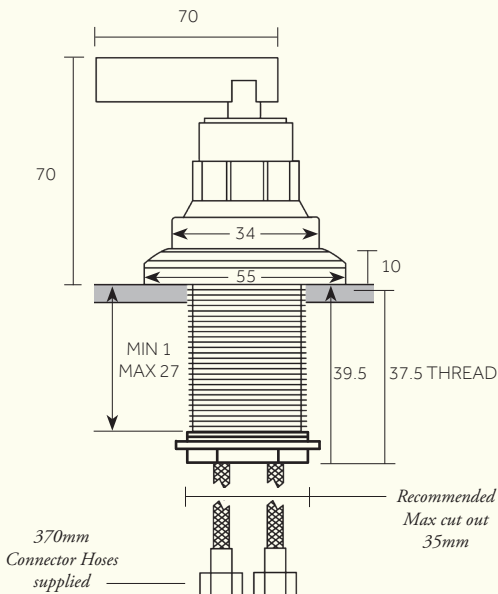

204

PRODUCT NAME

**Traditional Deck Mounted Basin Tap Control**

Min/Max Operating pressure: (bars)	2.0 - 5.0
Connection:	1/2" BSP (NPT ADAPTERS ARE INCLUDED)
Flow Restrictor:	N/A

Dimensions in mm.

Further installation instructions available as a downloadable PDF  
on the product page of our website.