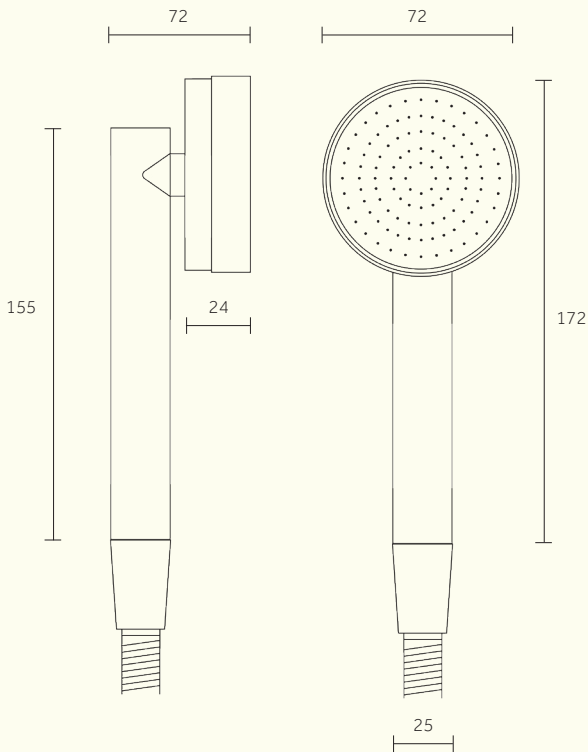

Studio/ ORE

PRODUCT NAME

Hand Shower With Rose

Dimensions in mm

This product is an option available with Product Numbers 19, 25, 72 and 74.

If you require further specifications please see these products.

Further installation instructions available as a downloadable PDF on the product page of our website.