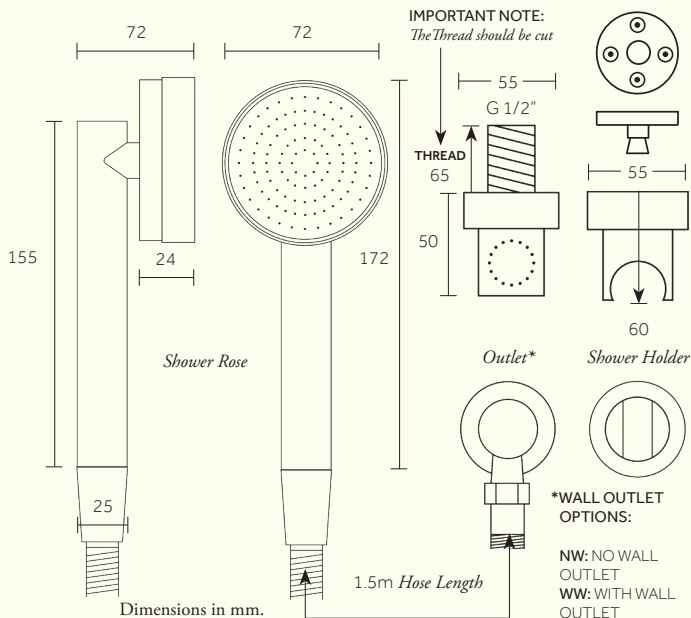

175

PRODUCT NAME

Studio/ORE

Chapter One - Wall Mounted Rose Hand Shower, Hose & Mount

Min/Max Operating pressure: (bars)	1.0 - 3.0									
Flow rates: Bar/L per min (without Flow Restrictor)	0.5/6.2	1/8.6	1.5/10.7	2/12.4	2.5/13.9	3/15.2	3.5/16.3	4/17.5	4.5/18.6	5/19.6
Connection:	1/2" BSP									
Flow Restrictor:	6 Ltr (PCW01)									

Dimensions in mm. This product is available with Product Numbers 19, 25, 72 and 74. Further installation instructions available as a downloadable PDF on the product page of our website.