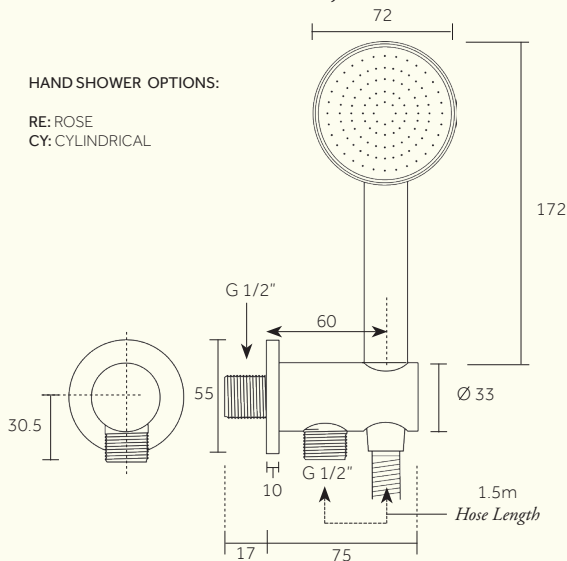

### Chapter One, Chapter Three - Single Wall Mounted Rose Hand Held Shower, Hose & Mount

HANDSHOWER OPTIONS:

RE: ROSE

CY: CYLINDRICAL

Min/Max Operating pressure: (bars)	CY: 2.0 - 5.0 RE: 1.0 - 3.0				
Flow rates: Bar/L per min CY: Cylindrical Hand Shower	1/11.9	2/16.9	3/20.7	4/24.0	5/26.9
Flow rates: Bar/L per min RE: Rose Hand Shower	1/8.6	2/12.4	3/15.2	4/17.5	5/19.6
Connection:	1/2" BSP (NPT ADAPTERS ARE INCLUDED)				
Flow Restrictor:	CY: PCW-01 (8L per min) RE: PCW-01 (6L per min)				

Dimensions in mm. Further installation instructions available as a downloadable PDF on the product page of our website.