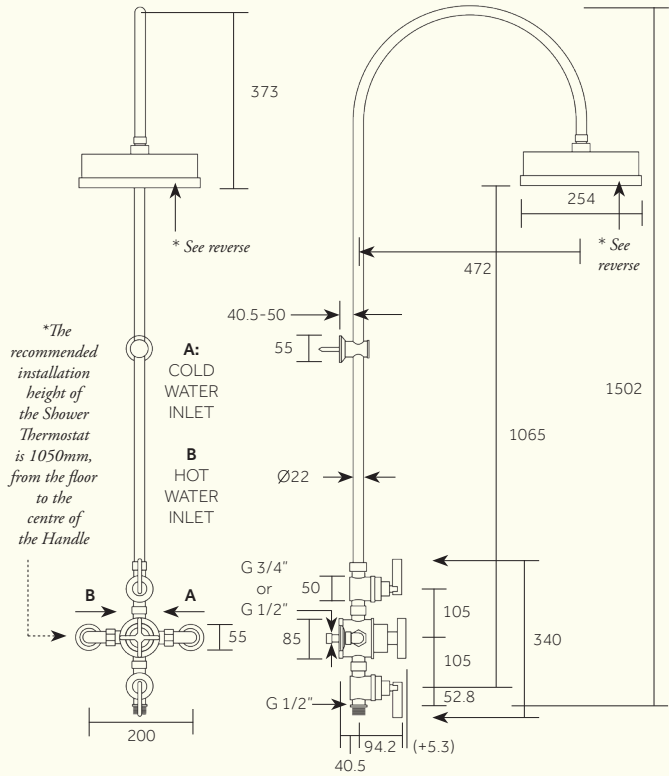

152B  
SC

Studio/ORE

PRODUCT NAME

**Exposed Shower Thermostat, Triple,  
Double On/Off Valve, Riser, Hand Shower and  
Slider Rail, Single Curve**

*For Flow Rate information (Litres/min), please see reverse for details.*

Dimensions in mm.

*Further installation instructions available as a downloadable PDF on the product page of our website.*

Studio/ ORE

PRODUCT NAME

**Exposed Shower Thermostat, Triple,  
Double On/Off Valve, Riser, Hand Shower and  
Slider Rail, Single Curve**

Min/Max Operating pressure: (bars)	0.5 - 6.0						
Flow rates: Bar/L per min (FIRST OUTLET)	0.5/13.2	1/18.5	2/26.8	3/32.5	4/37.5	5/42.0	6/45.5
Flow rates: Bar/L per min (SECOND OUTLET)	0.5/13.1	1/18.5	2/27.0	3/32.5	4/37.5	5/42.0	6/45.5
Flow rates: Bar/L per min (ON/OFF : BOTH OPEN)	0.5/16.3	1/23.1	2/33.1	3/39.9	4/45.5	5/50.0	6/55.0
Connection:	1/2" 3/4" BSP (NPT ADAPTERS ARE INCLUDED)						

*\*Rose is NOT included with this product.*

\* Rose Style      Product Number      Width

Minimalist, Victorian	G6M, G6V	6"
Minimalist, Victorian	G8M, G8V	8"
Minimalist, Flat	G10M, G10F	10"

G6, 8, 10 Minimalist