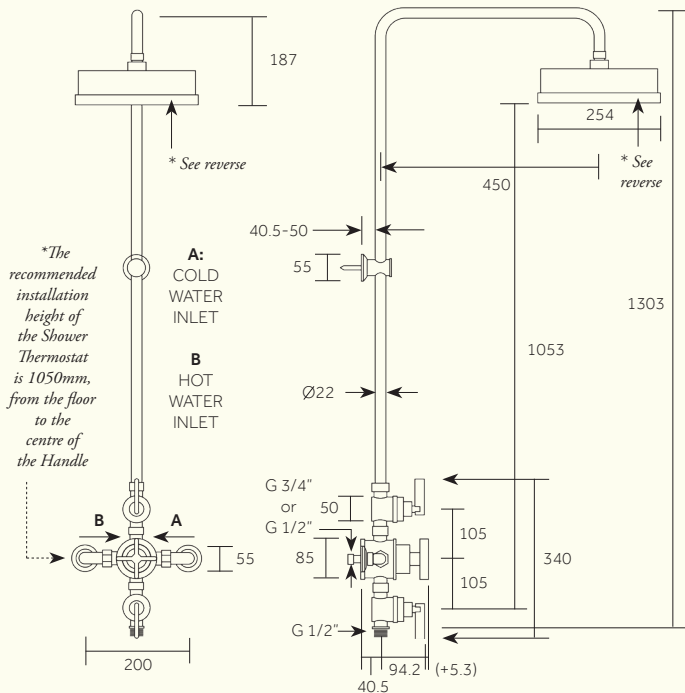

152A
DC

Studio/ ORE

PRODUCT NAME

**Exposed Shower Thermostat, Triple,
Double On/Off Valve, Riser, Wall Mounted
Hand Shower, Double Curve**

For Flow Rate information (Litres/min), please see reverse for details.

Dimensions in mm.

Further installation instructions available as a downloadable PDF on the product page of our website.

152A
DC

Studio/ORE

PRODUCT NAME

**Exposed Shower Thermostat, Triple,
Double On/Off Valve, Riser, Wall Mounted
Hand Shower, Double Curve**

Min/Max Operating pressure: (bars)	0.5 - 6.0						
Flow rates: Bar/L per min (FIRST OUTLET)	0.5/13.2	1/18.5	2/26.8	3/32.5	4/37.5	5/42.0	6/45.5
Flow rates: Bar/L per min (SECOND OUTLET)	0.5/13.1	1/18.5	2/27.0	3/32.5	4/37.5	5/42.0	6/45.5
Flow rates: Bar/L per min (ON/OFF : BOTH OPEN)	0.5/16.3	1/23.1	2/33.1	3/39.9	4/45.5	5/50.0	6/55.0
Connection:	1/2" 3/4" BSP (NPT ADAPTERS ARE INCLUDED)						

**Rose is NOT included with this product.*

* Rose Style Product Number Width

Minimalist, Victorian	G6M, G6v	6"
Minimalist, Victorian	G8M, G8v	8"
Minimalist, Flat	G10M, G10F	10"

G6, 8, 10 Minimalist

G6, 8, Victorian