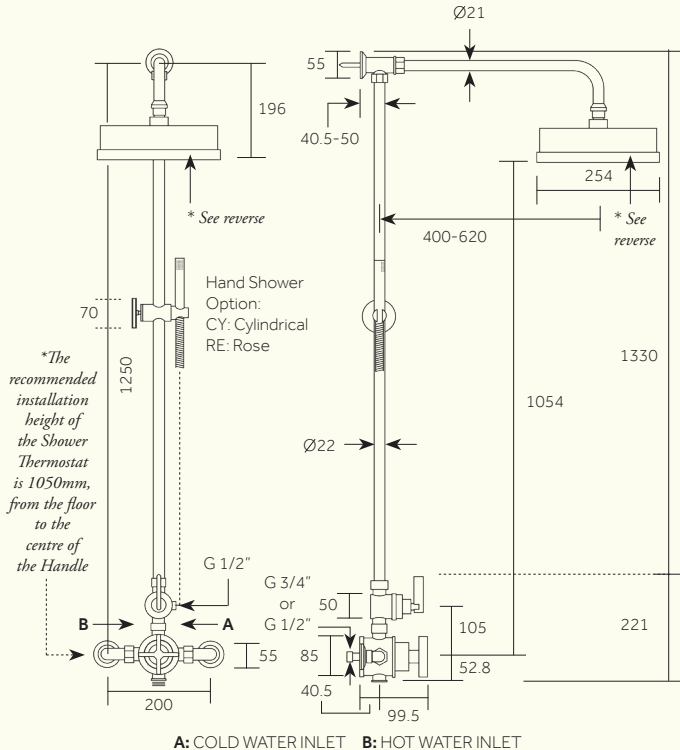

151C

PRODUCT NAME

**Exposed Shower Thermostat, Diverter,
Hand Shower on Riser, Straight Rod**

For Flow Rate information (Litres/min), please see reverse for details.

Dimensions in mm.

Further installation instructions available as a downloadable PDF on the product page of our website.

Studio/ORE

PRODUCT NAME

**Exposed Shower Thermostat, Diverter,
Hand Shower on Riser, Straight Rod**

Min/Max Operating pressure: (bars)	0.5 - 6.0						
Flow rates: Bar/L per min (FIRST OUTLET)	0.5/13.0	1/18.5	2/27.2	3/33.7	4/38.5	5/42.9	6/46.0
Flow rates: Bar/L per min (SECOND OUTLET)	0.5/13.0	1/18.5	2/26.1	3/32.0	4/36.0	5/38.0	6/40.9
Connection:	1/2" BSP, 3/4" BSP (NPT ADAPTERS ARE INCLUDED)						

**Rose is NOT included with this product.*

* Rose Style Product Number Width

Minimalist, Victorian	G6M, G6v	6"
Minimalist, Victorian	G8M, G8v	8"
Minimalist, Flat	G10M, G10F	10"

G6, 8, 10 Minimalist

G6, 8, Victorian