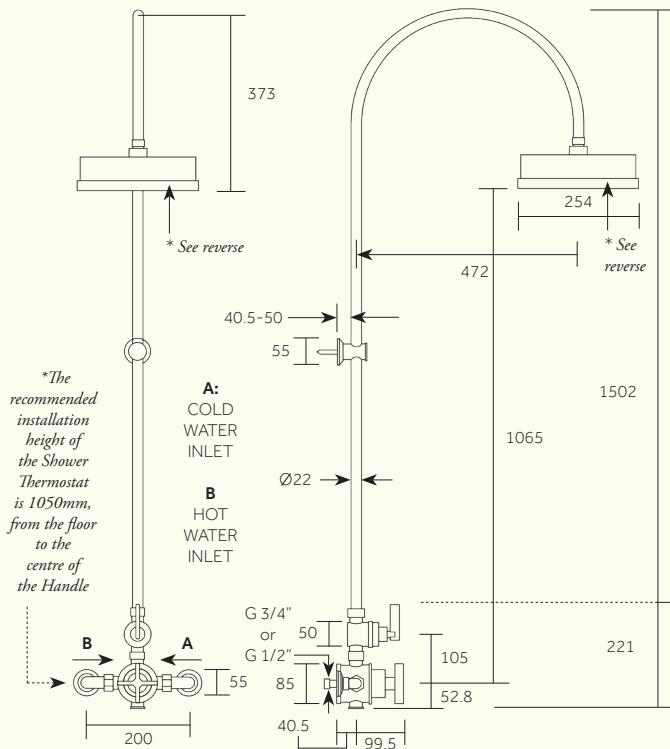

150
SC

PRODUCT NAME

Studio/ ORE

**Exposed Shower Thermostat,
Single Control, Single Curve**

For Flow Rate information (Litres/min), please see reverse for details.

Dimensions in mm.

Further installation instructions available as a downloadable PDF on the product page of our website.

PRODUCT NAME

Studio/ORE

**Exposed Shower Thermostat,
Single Control, Single Curve**

Min/Max Operating pressure: (bars)	0.5 - 6.0						
Flow rates: Bar/L per min (FIRST OUTLET)	0.5 / 12.9	1 / 18.5	2 / 26.5	3 / 32.5	4 / 37.5	5 / 41.0	6 / 45.0
Connection:	1/2" BSP, 3/4" BSP (NPT ADAPTERS ARE INCLUDED)						

**Rose is NOT included with this product.*

* Rose Style Product Number Width

Minimalist, Victorian	G6M, G6V	6"
Minimalist, Victorian	G8M, G8V	8"
Minimalist, Flat	G10M, G10F	10"

G6, 8, 10 Minimalist

G6, 8, Victorian

G10 Flat

For Specifications in mm, please see reverse for details.

Further installation instructions available as a downloadable PDF on the product page of our website.