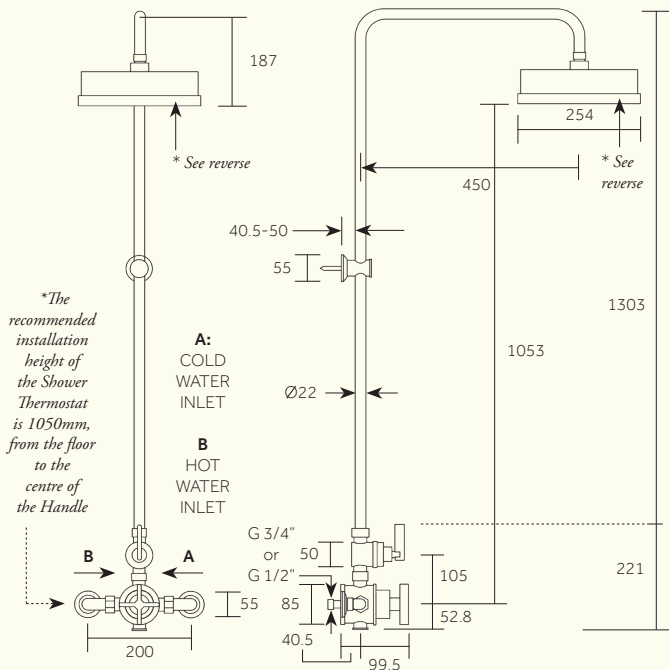

150
DC

Studio/ORE

PRODUCT NAME

**Exposed Shower Thermostat,
Single Control, Double Curve**

For Flow Rate information (Litres/min), please see reverse for details.

Dimensions in mm.

Further installation instructions available as a downloadable PDF on the product page of our website.

Studio/ORE

PRODUCT NAME

**Exposed Shower Thermostat,
Single Control, Double Curve**

Min/Max Operating pressure: (bars)	0.5 - 6.0						
Flow rates: Bar/L per min (FIRST OUTLET)	0.5/12.9	1/18.5	2/26.5	3/32.5	4/37.5	5/41.0	6/45.0
Connection:	1/2" BSP, 3/4" BSP (NPT ADAPTERS ARE INCLUDED)						

**Rose is NOT included with this product.*

* Rose Style	Product Number	Width
Minimalist, Victorian	G6M, G6V	6"
Minimalist, Victorian	G8M, G8V	8"
Minimalist, Flat	G10M, G10F	10"

G6, 8, 10 Minimalist

G6, 8, Victorian

G10 Flat

For Specifications in mm, please see reverse for details.

Further installation instructions available as a downloadable PDF on the product page of our website.