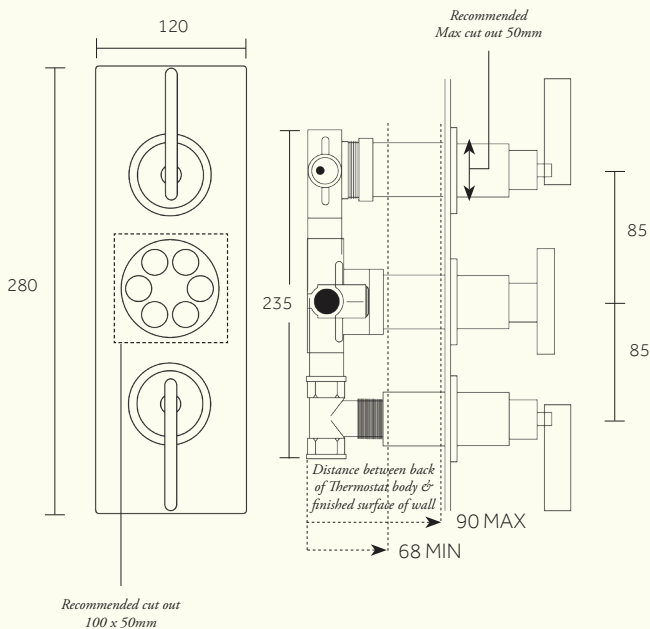

141

PRODUCT NAME

Triple Shower Thermostat With Diverter V2/V3

INTERNAL FIRST FIX: TM3HDIVIP-V3

Dimensions in mm

Further installation instructions available as a downloadable PDF on the product page of our website.