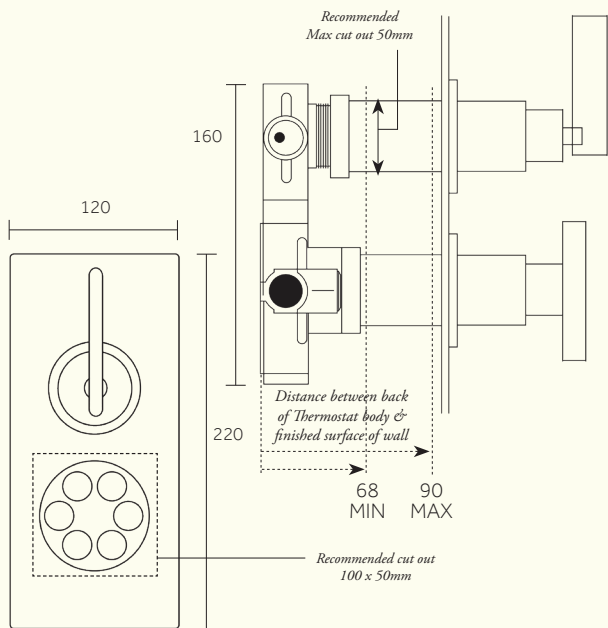

135

PRODUCT NAME

**Shower Thermostat with Diverter V2/V3**

INTERNAL FIRST FIX: TM2HDIVIP-V3

Dimensions in mm

*Further installation instructions available as a downloadable PDF on the product page of our website.*