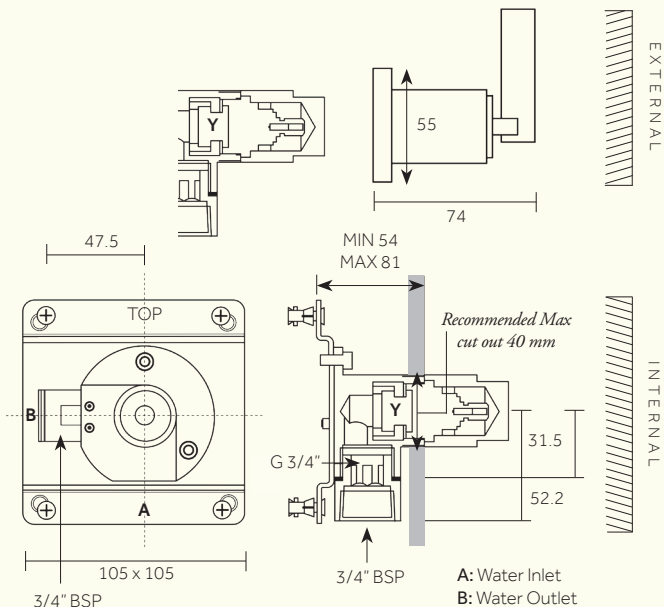

11

PRODUCT NAME

Studio/ORE

Chapter One - Wall Bath Tap Single Control

INTERNAL FIRST FIX: WBACTIP

Dimensions in mm. Further installation instructions available as a downloadable PDF on the product page of our website.

Min/Max Operating pressure: (bars)	2.0 - 5.0
Connection:	3/4" BSP (NPT ADAPTERS ARE INCLUDED)