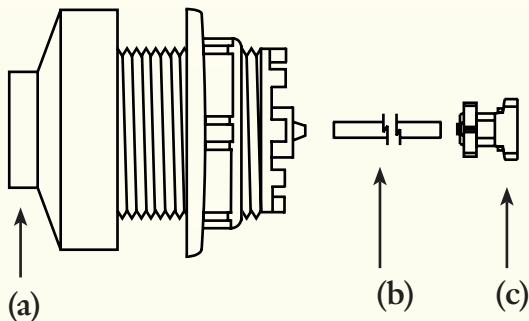

Studio/ **ORE**

INSTALLATION
Toilet flush - push button

Compatible with Adagio cistern 37762SH0 or most single flush pneumatic operated systems.

Depress the push button (a) down as far as it will go.

While holding the button down, fit tube (b) onto the bellows spout.

Once the tube is connected, release the button and attach airswitch cap (c) to the tube.

ORE

MADE IN ENGLAND