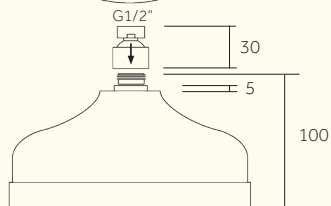

Studio/ ORE

PRODUCT NAME

**Victorian Shower Rose**

Dimensions in mm (unless inches specified)

*Further installation instructions available as a downloadable PDF  
on the product page of our website.*