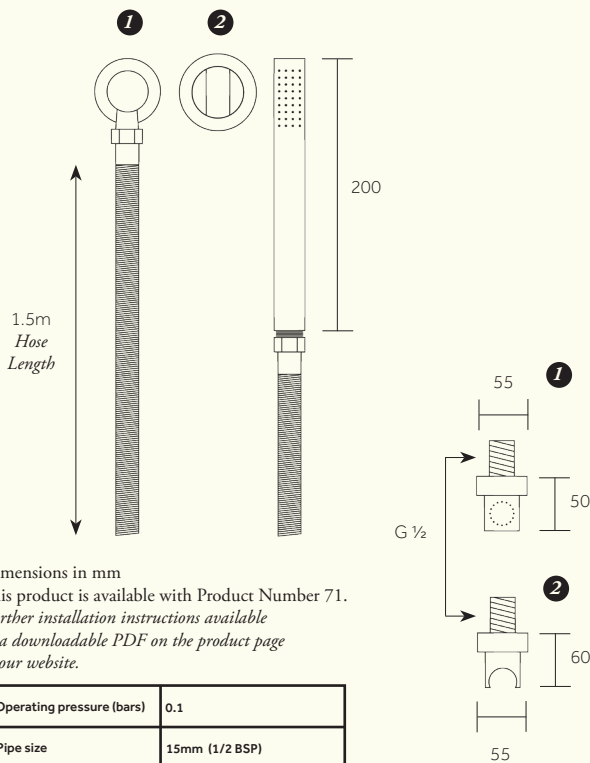

74

PRODUCT NAME  
**Wall Mounted Hand Held  
 Shower Hose & Outlet**

Dimensions in mm

This product is available with Product Number 71.

Further installation instructions available  
 as a downloadable PDF on the product page  
 of our website.

Operating pressure (bars)	0.1
Pipe size	15mm (1/2 BSP)