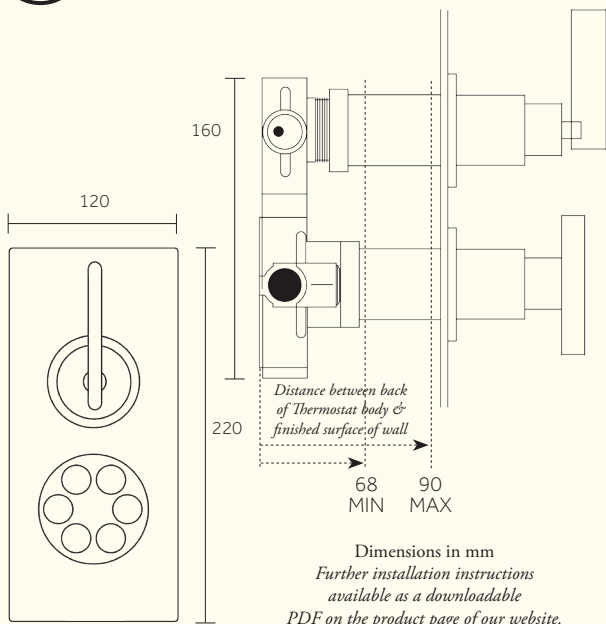

34

PRODUCT NAME

Shower Thermostat with Diverter V2

Operating pressure (bars)	0.1									
Flow Rates (L/min)	0.1	5.5	0.5	14	1	20	2	29	3	44
Pipe Size	15mm (1/2 BSP)									
Valve/Cartridge Type	1/4 Turn Ceramic Disc									