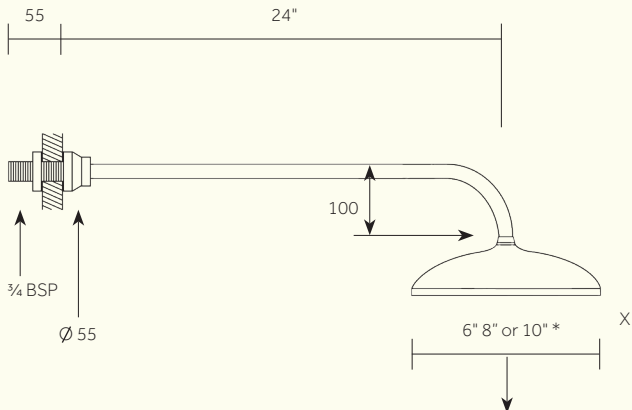

32

PRODUCT NAME

Wall Mounted Shower Arm and Rose

* Rose Style Product Number Width

Modern, Victorian	G6M, G6V	6"
Modern, Victorian	G8M, G8V	8"
Modern, Victorian Flat	G10M, G10V, G10F	10"

G6, 8, 10 Modern

G6, 8, 10 Victorian

G10 Flat

Dimensions in mm

Further installation instructions available as a downloadable PDF
on the product page of our website.