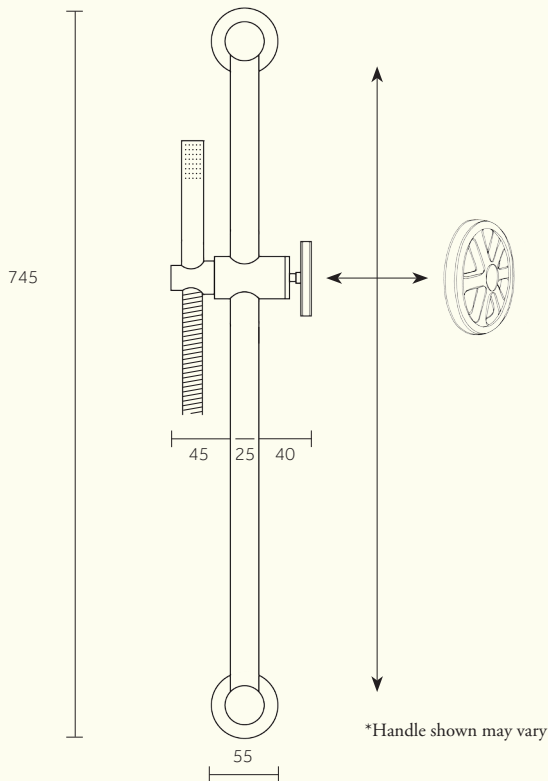

25

PRODUCT NAME
Shower Slider Rail

Dimensions in mm

This product is available with Product Number 71. Further installation instructions available as a downloadable PDF on the product page of our website.