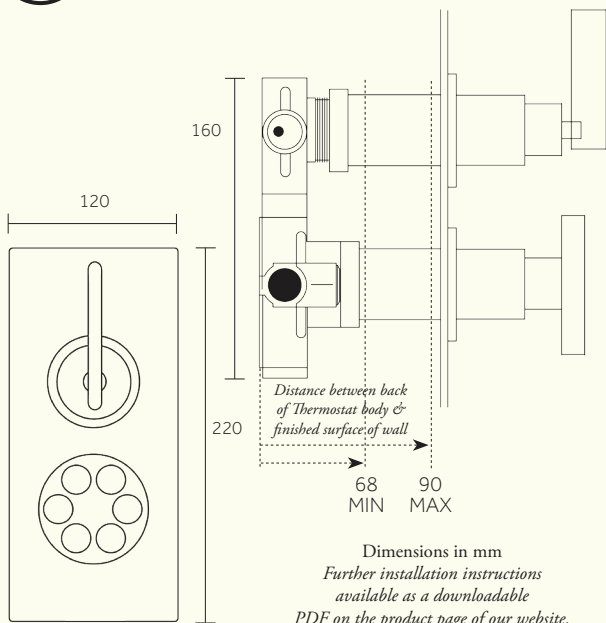

135

PRODUCT NAME

Shower Thermostat with Diverter V2

Operating pressure (bars)	0.1									
Flow Rates (L/min)	0.1	5.5	0.5	14	1	20	2	29	3	44
Pipe Size	1/2" BSP & 3/4" BSP									
Valve/Cartridge Type	1/4 Turn Ceramic Disc									