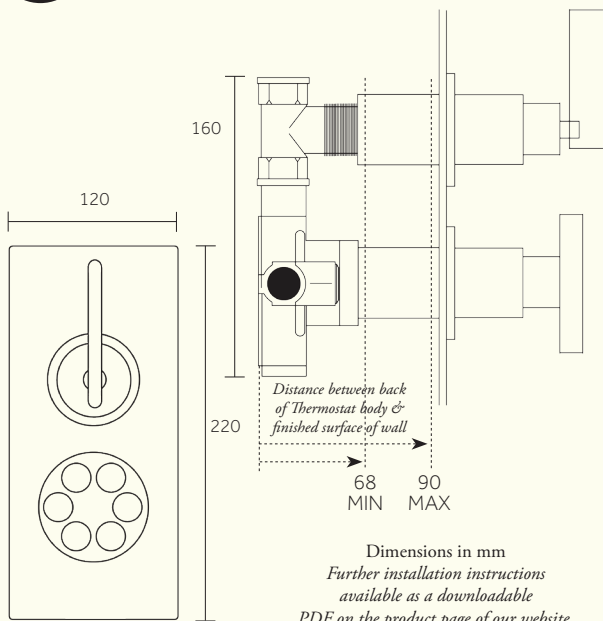

134

PRODUCT NAME
Shower Thermostat V2

Operating pressure (bars)	0.1									
Flow Rates (L/min)	0.1	5.5	0.5	14	1	20	2	29	3	44
Pipe Size	1/2" BSP									
Valve/Cartridge Type	1/4 Turn Ceramic Disc									